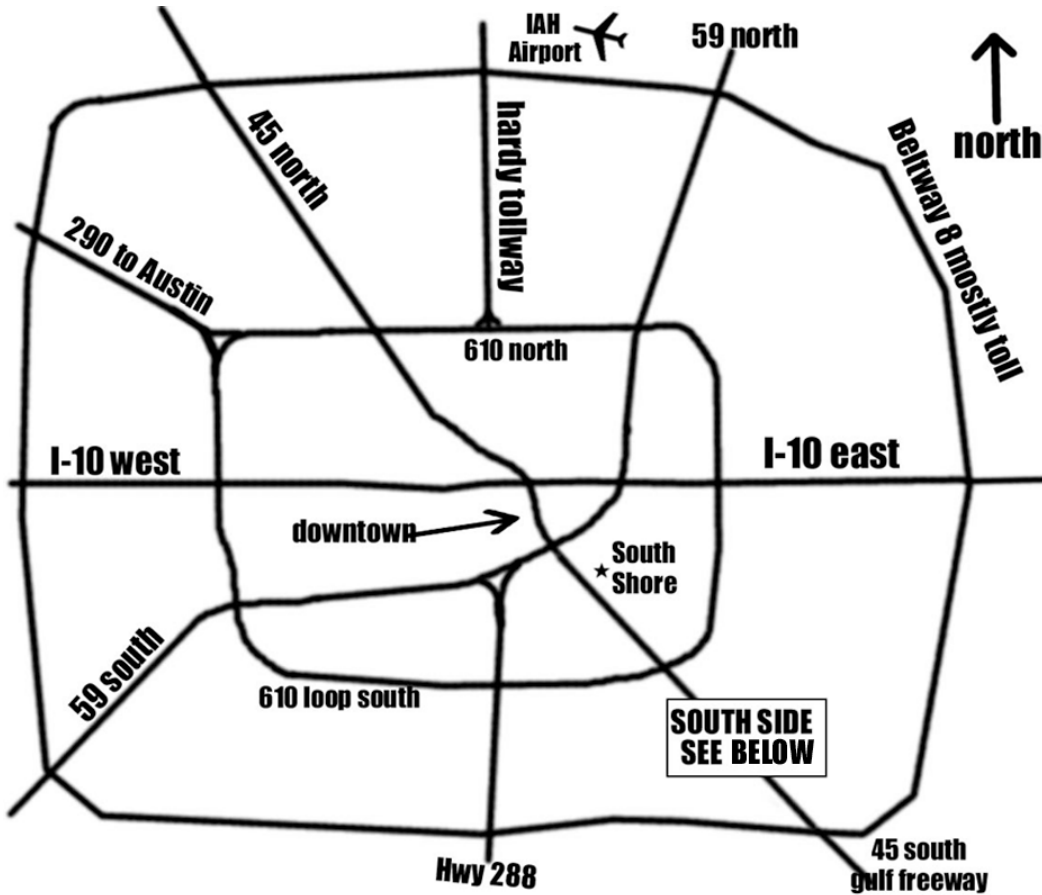

ORGANIZED BY:
**SOUTH
SHORE**

·southside·

**DON'T MISS
SKATEBOARDING'S
LARGEST
CHARITY EVENT!**

NOVEMBER 7 ★ 2009

SOUTHSIDE SKATE PARK • HOUSTON, TX

South Side Skatepark is located near Hobby Airport off of I-45 South. I-45 South heads towards Galveston. Get to 45 South and exit the College/Airport exit. Go left if you are coming from Downtown to Hwy 3 and right on Hwy 3...Just 4 short blocks to Iowa St. and on the right behind Best Times Bar and Grill.
713-946-0414